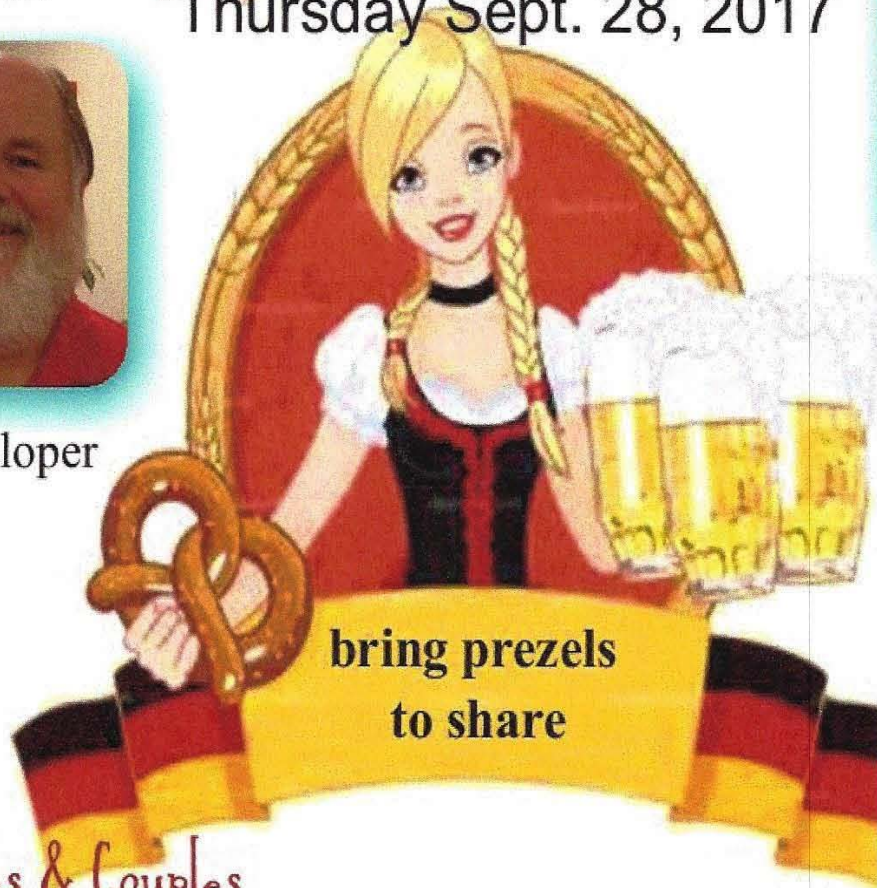

FIRST PRESBYTERIAN CHURCH

Valley Singles

Square & Round Dance Club

Mesa, AZ

161 N. MESA DRIVE - MESA, AZ.

PRE-ROUNDS: 7:00 p.m. squares: 7:30 p.m.

Oktoberfest

Cuer

Linda Liberti

Caller

Thursday Sept. 28, 2017

John Sloper

Linda Laberti

Singles & Couples

For Information Call:

Welcome